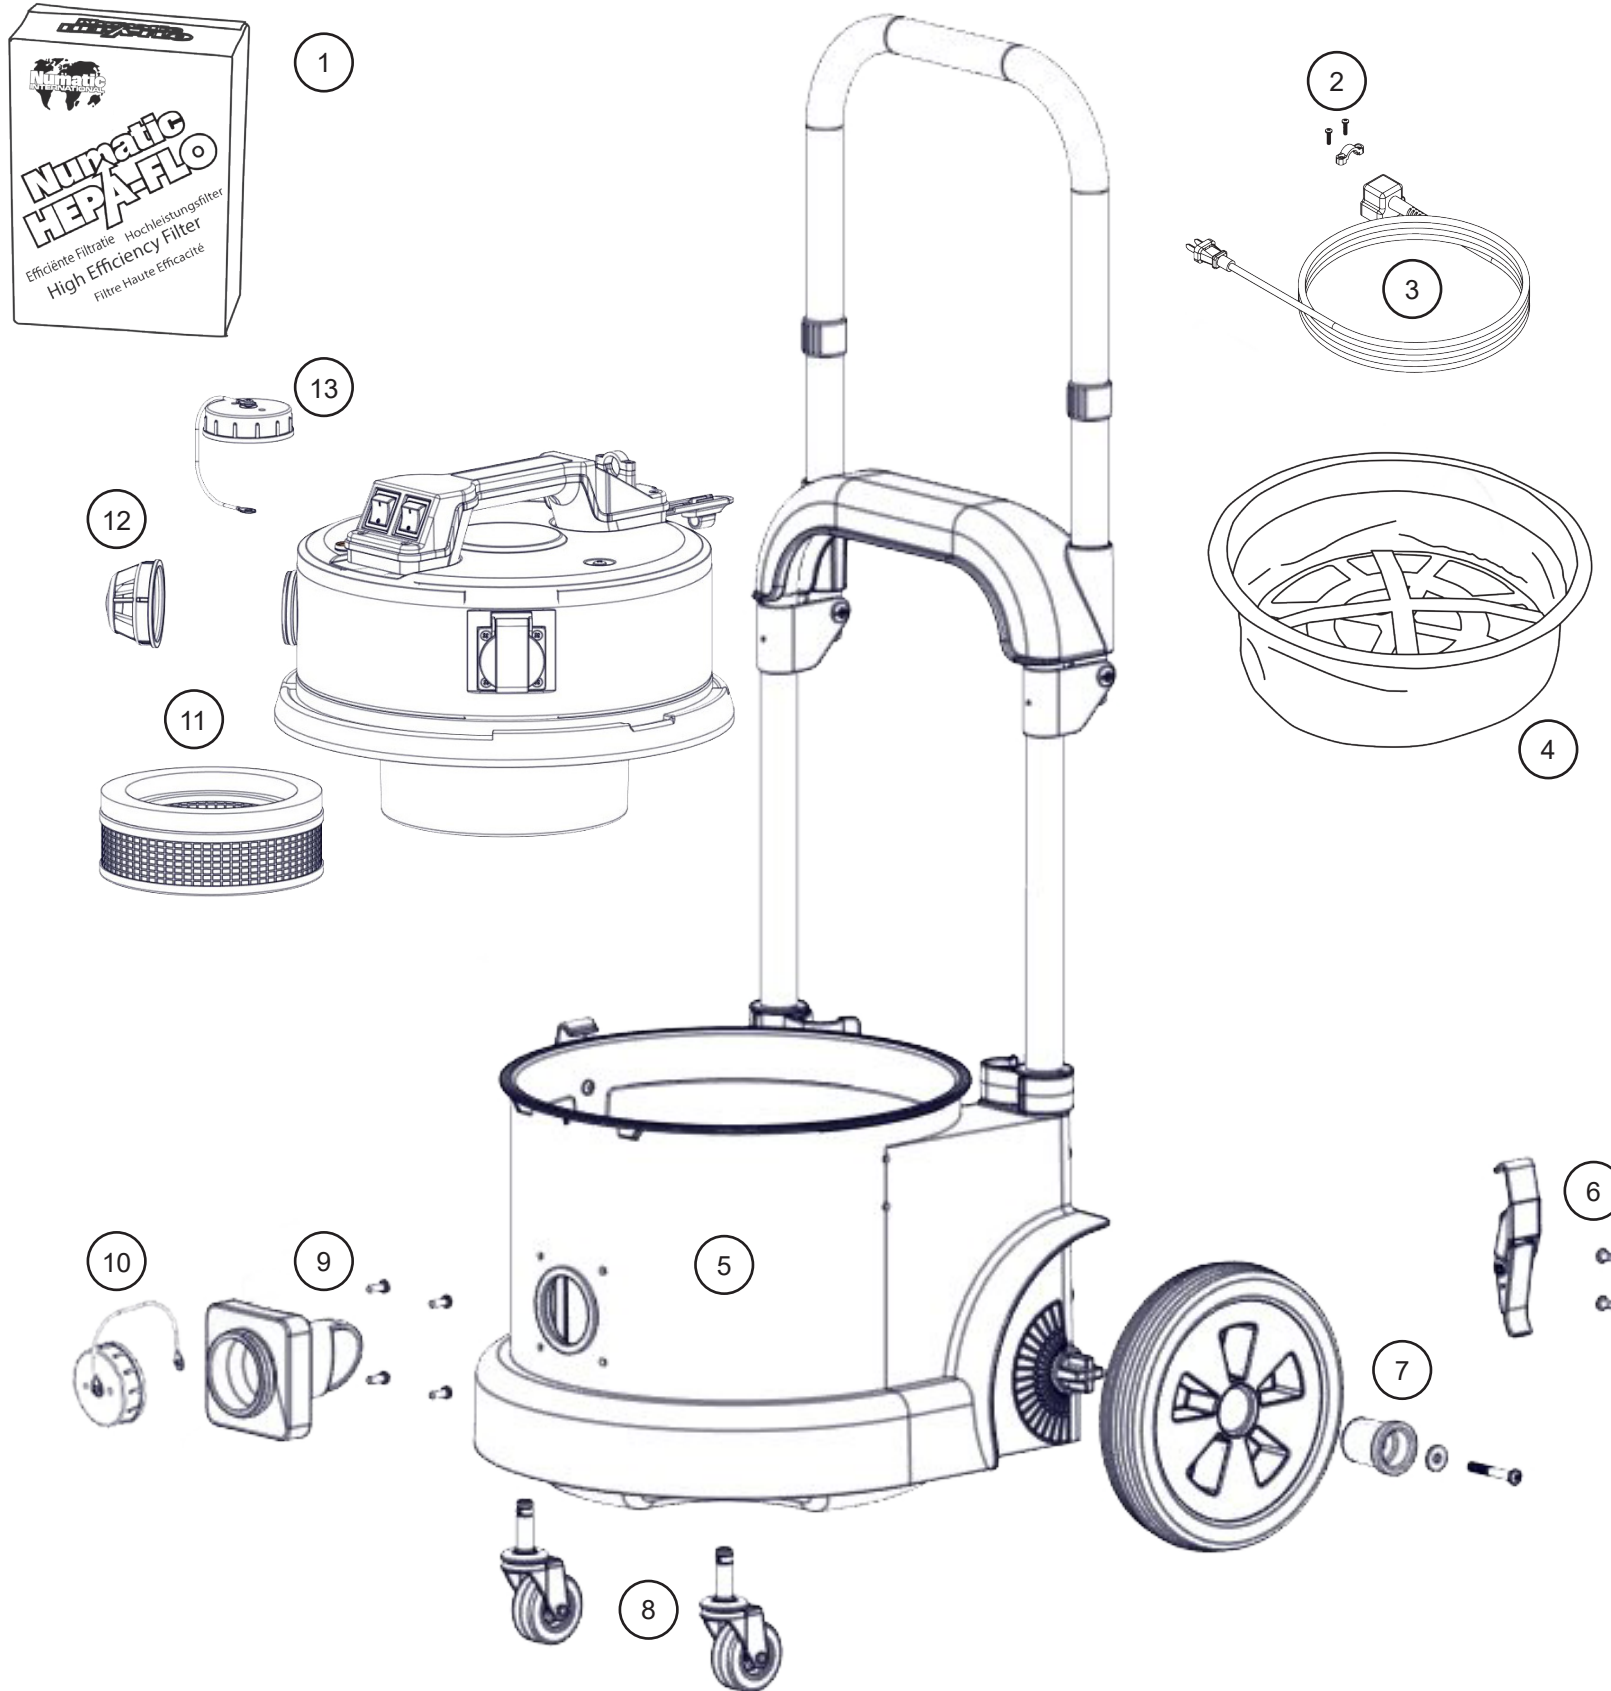

Exploded Spare Parts TEM390A

Numatic

Number	DESCRIPTION	Part Number
1	NVM-2BH HEPAFLO BAGS (PACK OF 10)	604016
2	PLUG LOCATION CLAMP	227564
3	10.0MT X 1.5MM X 3 CORE CABLE (SOCKET + PLUG) UK	236011
4	12 TRITEX INCH FILTER	909559
5	390 LOW NECK GRAPHITE DRUM ASSEMBLY C/W FOLDING HANDLE	907630
6	TOGGLE SMALL CLAW 30-659	206022
7	8 INCH WHEEL (PROVAC) 390 DRUM WHEEL HUB M6 X 45MM SOCKET BUTTON HEAD SCREWS ZINC & DE-EMBRITLED	204104 237120 219881
8	2 INCH STEM FITTING CASTOR	204059
9	DRUM FLANGE DRILL ALL HZ [1]	303035
10	BLANKING CAP + FIXING WIRE 303037	206363
11	H13 FILTER CARTRIDGE (MF)	901649
12	AIR DIFFUSER FOR BLOWER TYPES (NVM-51)	604151
13	BLANKING CAP + FIXING WIRE 303037	206363

Genuine Accessories (908283 Kit AS10)