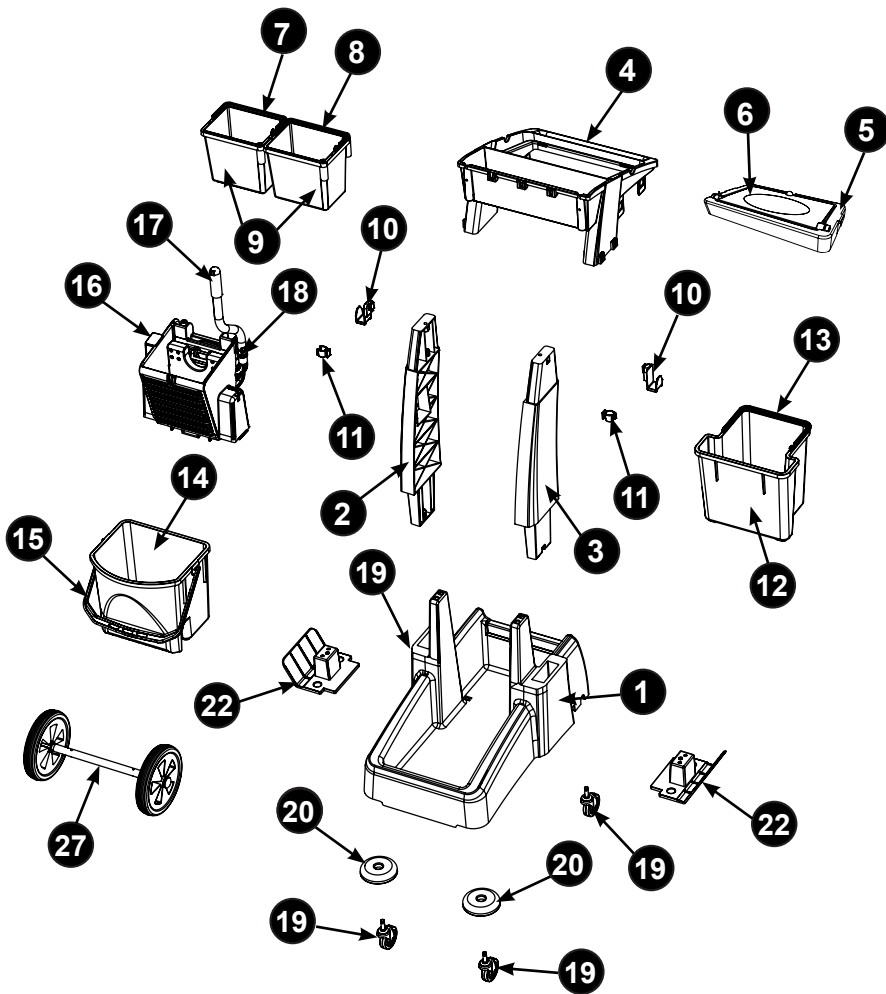

Exploded Spares MM-4T (France)

Revision	A01
Part Number	915648
Part Number (BW)	915650

Number	Description	Part Number	Quantity
1	Reflo Base	915029	1
2	Left Hand Upright	914907	1
3	Right Hand Upright	914906	1
4	Handle Frame	913982	1
5	Bag Securing	913978	1
6	Lid	913979	1
7	Red Handle	905149	1
8	Blue Handle	905150	1
9	5 Litre Bucket	223565	2
10	Versaclean Hook T Slot x 10	912547	1
11	22 mm Mid Mop Clamp x 10	629883	1
12	15 Litre Rear Bucket	913976	1
13	Red Handle (For Rear Bucket)	913977	1
14	17 Litre Front Bucket	913975	1
15	Blue Handle (For Front Bucket)	905142	1
16	Mop Press	915236	1
17	Mop Press Handle	915056	1
18	C Clip	223399	1
19	Castors	204118	4
20	Buffers	227479	2
21	M8 x 25MM Socket Bolt	219555	2
22	Mop Stand	910364	2
23	M8 x 60 Socket Bolt	219917	2
24	M8 x 30 Penny Washer	219877	2
25	70-Litre Grey Waste Bags (Roll of 10)	908230	1
Big Wheel Only:			
26	No 6 x 1 3/8 Inch Long Pozi Pan Screw	219848	2
27	Replacement Axle Wheel Assembly	915320	1