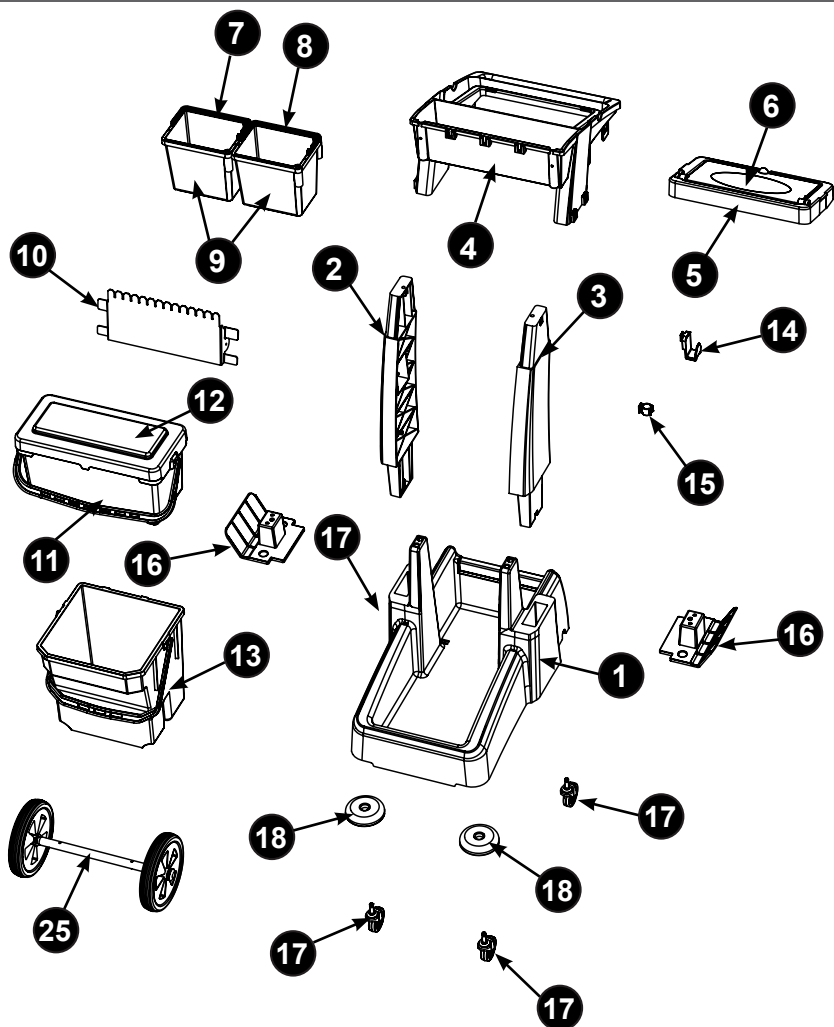

Exploded Spares MM-8/BW (France)

Number	Description	Part Number	Quantity
1	Reflo Base	915029	1
2	Left Hand Upright	914907	1
3	Right Hand Upright	914906	1
4	Handle Frame	913982	1
5	Bag Securing	913978	1
6	Lid	913979	1
7	Red Handle	905149	1
8	Blue Handle	905150	1
9	5 Litre Bucket	223565	2
10	MB 400 Bracket	915605	1
11	Mopmatic Bucket	915407	1
12	Mopmatic 3 Lid	915406	1
13	28 Litre Bucket	905217	1
14	Versaclean Hook T Slot x 10	912547	1
15	22 mm Mid Mop Clamp x 10	629883	1
16	Mop Stand	910364	2
17	Castors	204118	4
18	Buffers	227479	2
19	M8 x 25MM Socket Bolt	219555	2
20	M8 x 60 Socket Bolt	219917	2
21	M8 x 30 Penny Washer	219877	2
22	NO8.1 Inch. Pozi-Pan Screw	219369	2
23	70-Litre Grey Waste Bags (Roll of 10)	908230	1
Big Wheel Only:			
24	No 6 X 1 3/8 Inch Long Pozi Pan Screw	219848	2
25	Replacement Axle Wheel Assembly	915320	1

Revision	A01
Part Number	915651
Part Number (BW)	915654