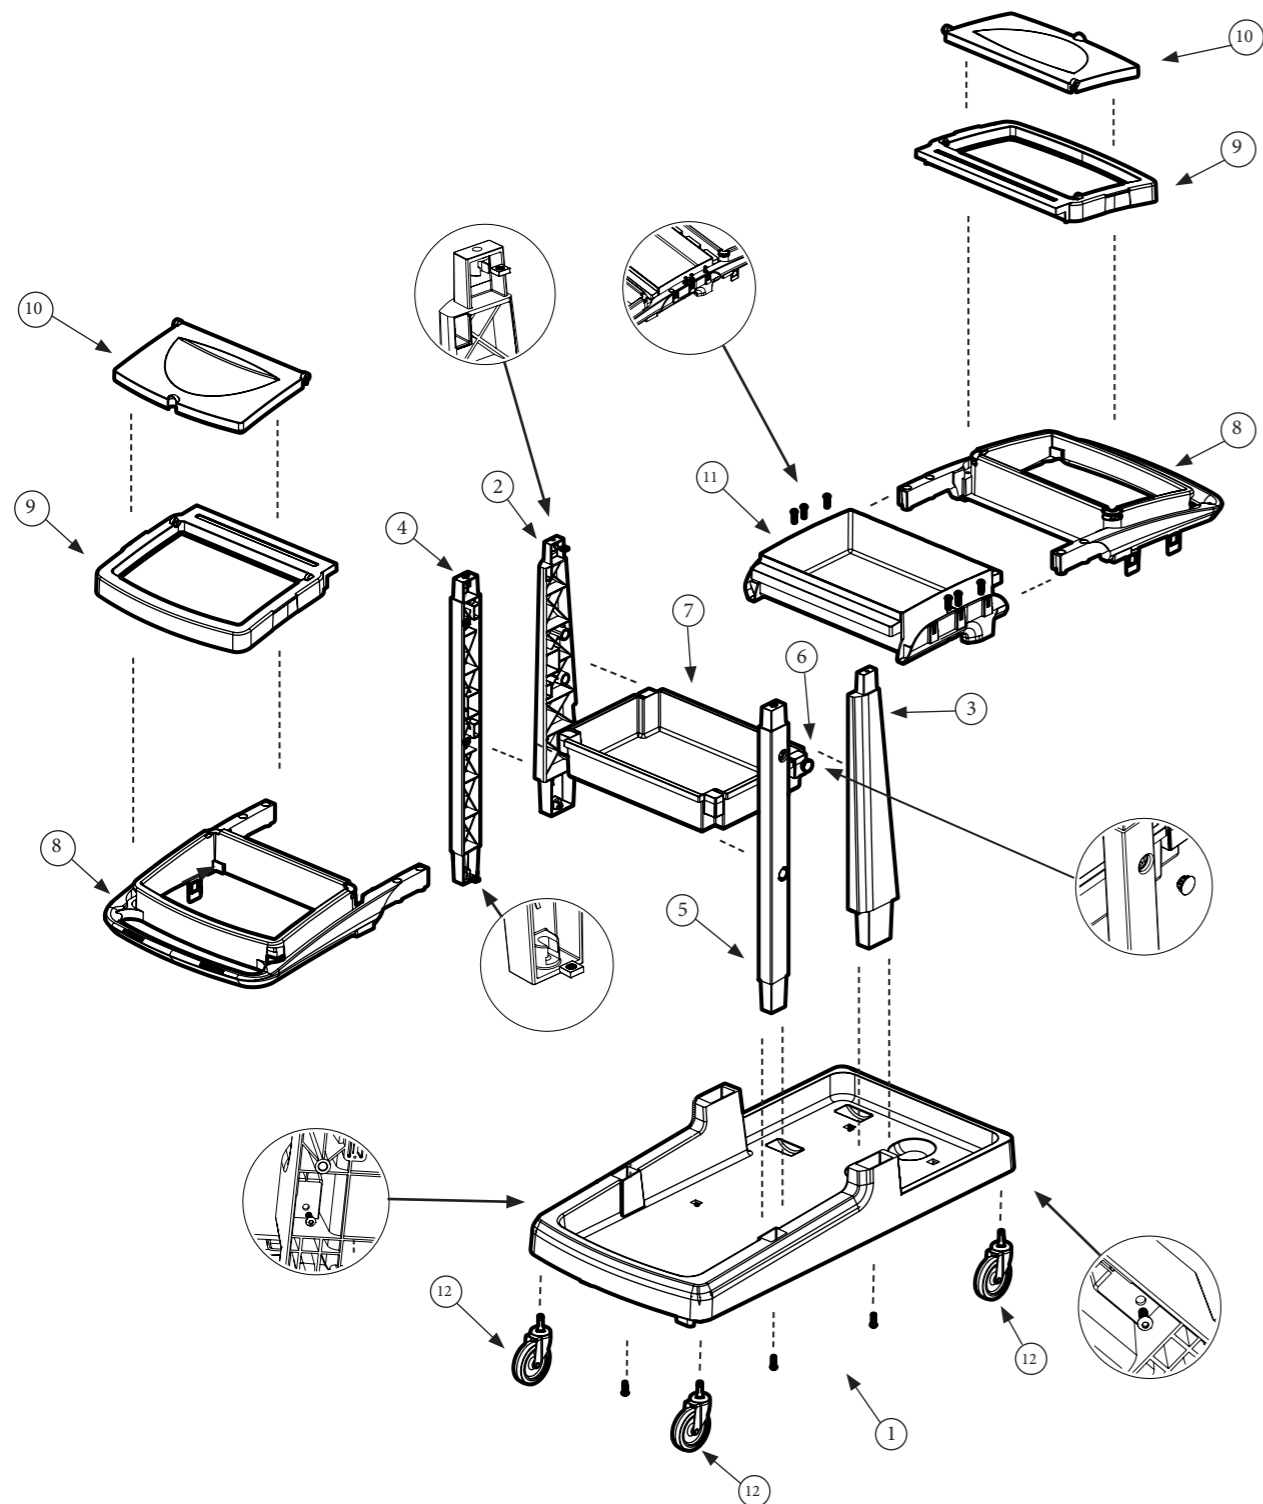

Exploded Spare EcoMatic EM-4

Number	Description	Part Number	Quantity
1	Ecomatic black reflo base printed numatic reflo - long	909997	1
2	Front left hand black reflo upright assembly with nut & bolt fitted	910699 <i>(vendus uniquement en kit)</i>	1
3	Front right hand black reflo upright assembly with nut & bolt fitted		1
4	Rear left hand black reflo upright assembly with nut & bolt fitted		1
5	Rear right hand black reflo upright assembly with nut & bolt fitted		1
6	Door hole plug graphite		902984
7	Ecomatic tray black reflo	909359	1
8	Ecomatic bag frame black reflo	909358	2
9	Bag securing frame black reflo	909187	2
10	Lid blue	909362	2
11	Top tray black reflo with nuts & bolts fitted	909357	1
12	4 x 4 Inch castor	908204	1
13	Ecomatic buffer set (x4) - Optional	910757	1
14	M8 x 25mm L.G Socket bolt Z/PL	219555	-
15	Nut M8 Plain Z/PL	219079	-
15	120-Litre grey waste bags (roll of 10 - 700mm x 1100mm) - Optional	908229	0.2