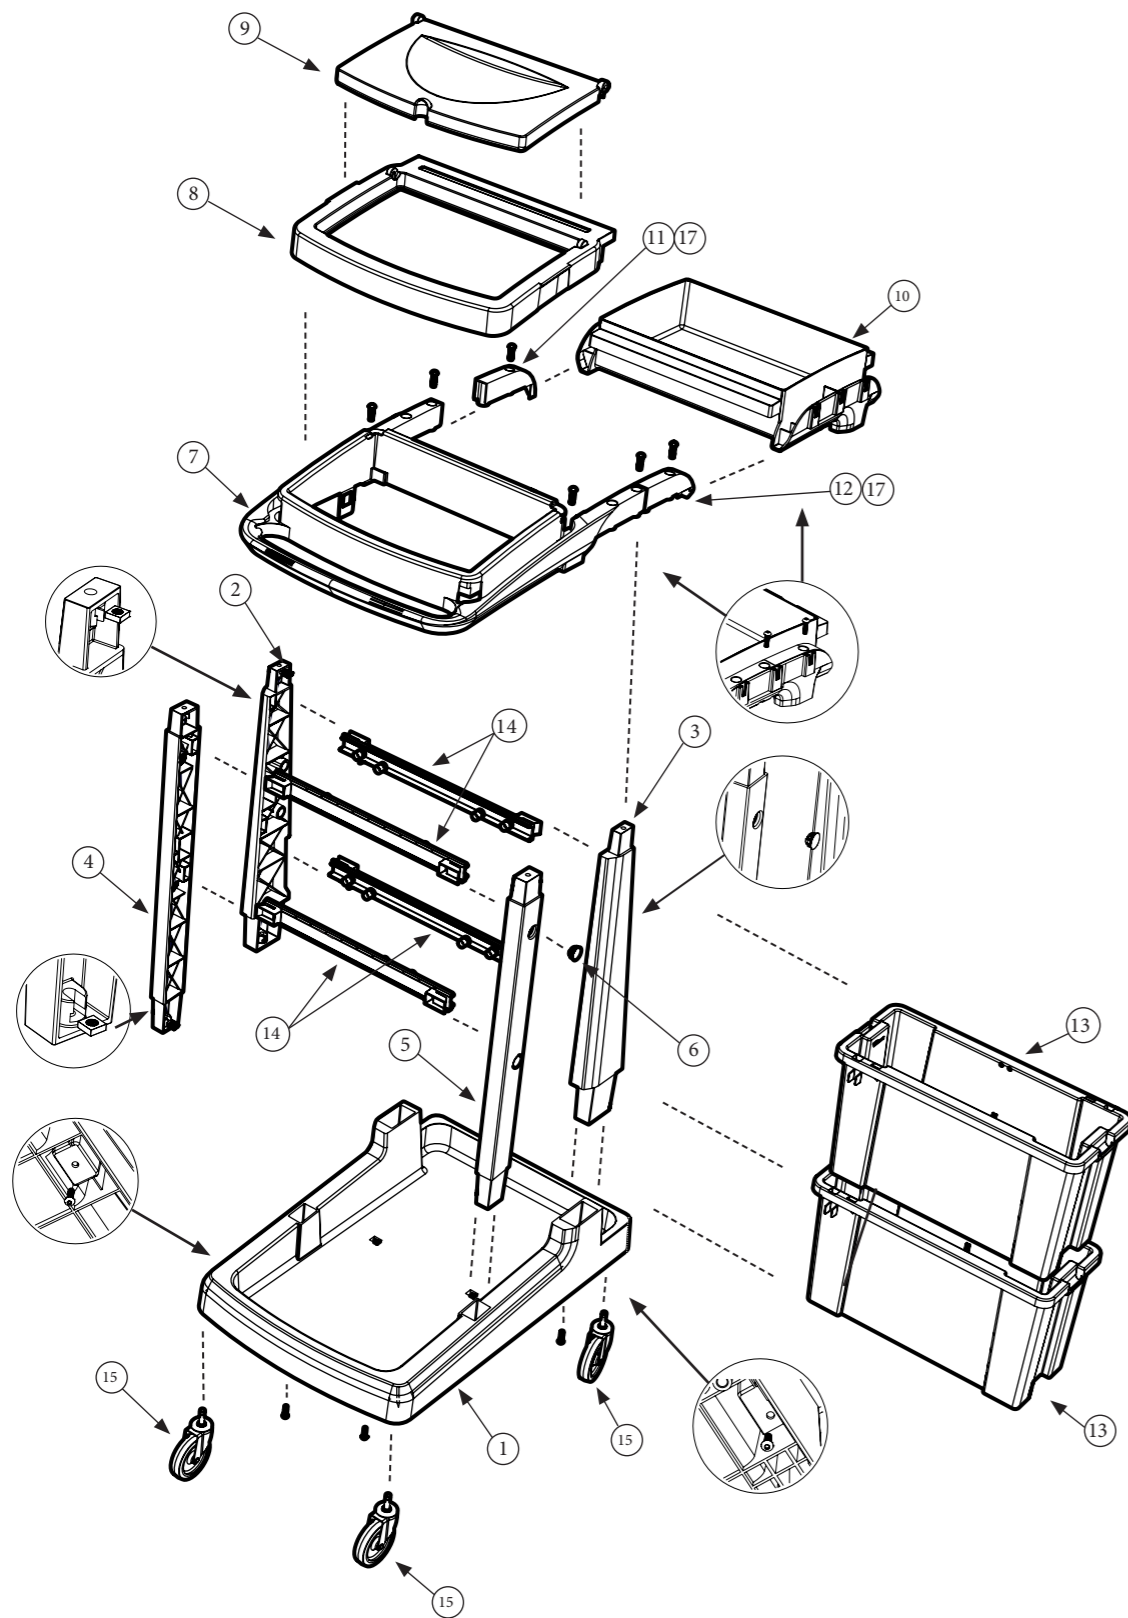

Exploded Spare EcoMatic EM-2

Number	Description	Part Number	Quantity
1	Ecomatic black base printed numatic refo - short	909980	1
2	Front left hand black refo upright assembly with nut & bolt fitted	910699 <i>(vendus uniquement en kit)</i>	1
3	Front right hand black refo upright assembly with nut & bolt fitted		1
4	Rear left hand black refo upright assembly with nut & bolt fitted		1
5	Rear right hand black refo upright assembly with nut & bolt fitted		1
6	Door hole plug graphite		902984
7	Ecomatic bag frame black refo	909358	1
8	Bag securing frame black refo	909187	1
9	Lid blue	909362	1
10	Top tray black refo with nuts & bolts fitted	909357	1
11	Black refo left hand cover	910729	1
12	Black refo right hand cover	910732	1
13	Narrow black refo storage box with roller wheels	909995	2
14	Runner black refo	909364	4
15	4 x 4 Inch castor	908204	1
16	Ecomatic buffer set (x4) - Optional	910757	1
17	M8 x 25mm LG.Socket bolt Z/PL	219555	-
18	Nut M8 Plain Z/PL	219079	-
19	120-Litre grey waste bags (roll of 10 - 700mm x 1100mm) - Optional	908229	0.1

Revision	A01
Part Number	912034