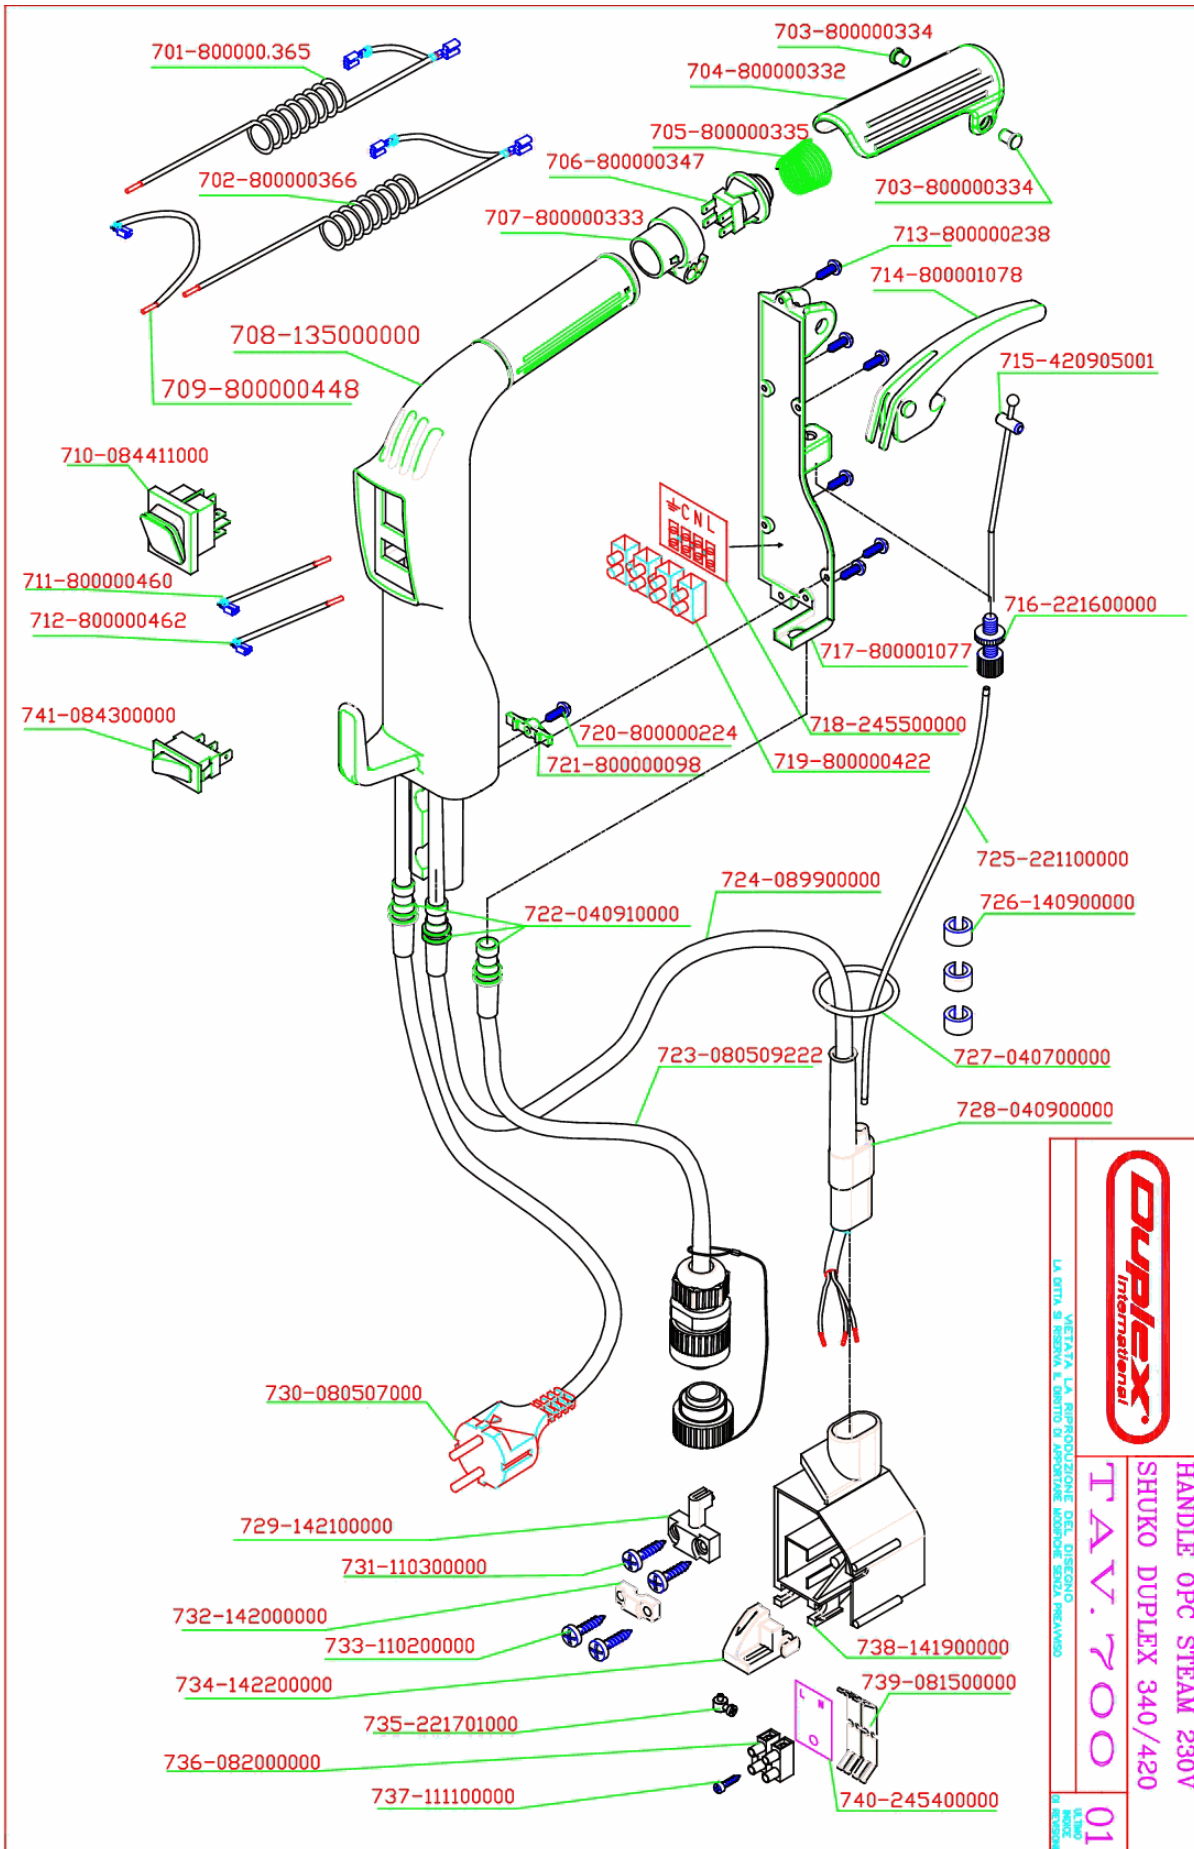

Table 700 012018

Model 420 STM 2016

LA RTA È TRASA E SOTTO SI POSSONO REPERIRE SOLO PREZIOSI
VIETATA LA RIPRODUZIONE DEL DISEGNO
TABLE 700 01
HANDLE OPC STEAM 230V
SHUKO DUPLEX 340/420

Table 700 012018

Model 420 STM 2016

Pos.	Article Code	Description
701	800000365	WIRE FOR MASK4 RED SWITCH SHORT
702	800000366	WIRE FOR MASK4 RED SWITCH LONG
703	800000334	JOINT PIN OPC
704	800000332	OPERATING SAFETY LEVER
705	800000335	VOLUTE SPRING OP.SAFT.HANDLE
706	800000347	PUSHBUTTON 2 POLES 16A
707	800000333	INSERT OPC
708	135000000	BLACK HANDLE OPC 340-420-620
709	800000448	LIGHT CABLE TERM.BLOCK
710	084411000	MASK4 RED SWITCH
711	800000460	WIRING OPC STEAM LIGHT BLUE
712	800000462	WIRING OPC STEAM BROWN
713	800000238	SCREW TB CROSS 2,9X16
714	800001078	FLUID RELEASE TRIGGER 280
715	420905001	CYLINDER CLAMPING WATER CABLE OPC
716	221600000	REGULATOR WITH SHEALT NUT
717	800001077	BLACK COVER FOR HANDLE
718	245500000	WIRING LABEL 280
719	800000422	TERMINAL BLOCK 4 POLES
720	800000224	SCREW TCB 3,9X16
721	800000098	CABLE STOPPER FOR HANDLE
722	040910000	FAIRLEAD BLACK 11078.1.2 PVC
723	080509222	ROUND CONNECTOR WITH CABLE (FEMALE)
724	089900000	WIRE FOR OPC HANDLE 3X1,5mm
725	221100000	SHEALTH CABLE OPC L
726	140900000	CABLE STOPPER 5444
727	040700000	OR.FAIRLEAD (RUBBER RING)
728	040900000	FAIRLEAD
729	142100000	CABLE STAY
730	080507000	CABLE AND PLUG SHUKO EU
731	110300000	TC SCREW 4,2X16 ZINC