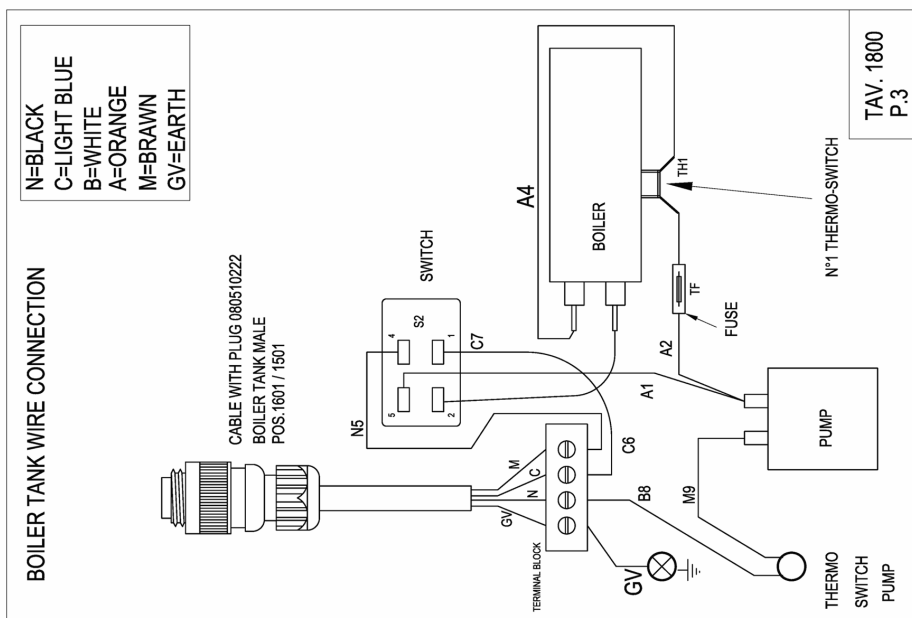

Table 1800100 012018

Model 420 STM 2016