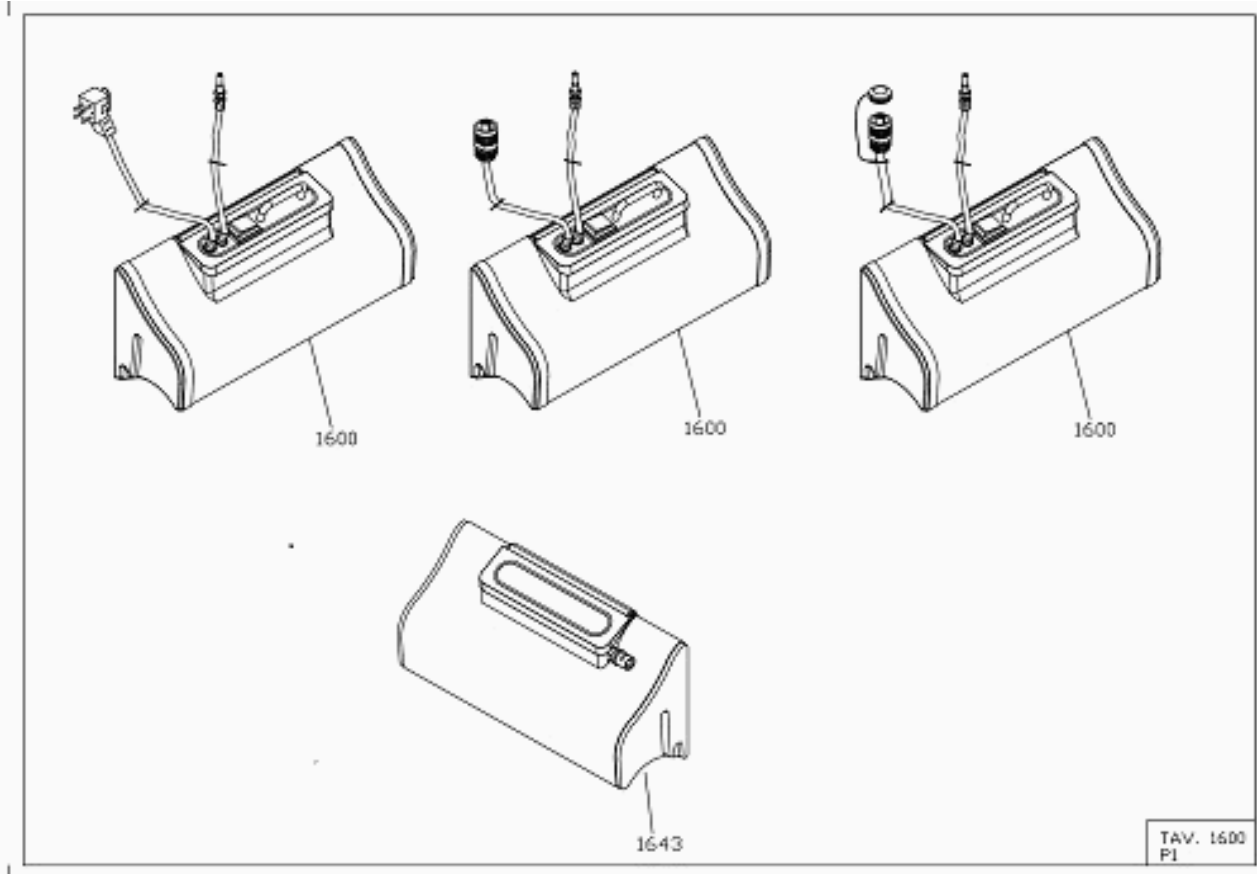

Table 700 012018

Model 420 STM 2016

Pos.	Article Code	Description
732	142000000	FAIRLEAD STAY
733	110200000	TC SCREW 4,2X13 ZINC
734	142200000	ARTICULATED JOINT LEVER
735	221701000	CABLE FIXING PIN FOR SHEALT
736	082000000	DOUBLE-POLE TERMINAL BLOCK
737	111100000	SCREW FOR THERMINAL BLOCK
738	141900000	FAIRLEAD SUPPORT
739	081500000	CABLE CLAMP
740	245400000	LABEL LN
741	084300000	SWITCH FOR PUMP 16 A 250V 110B116C1G00000

Table 160001 012018

Model 420 STM 2016

VERSION VIS PLASTIQUE
(REPÈRE 1606)