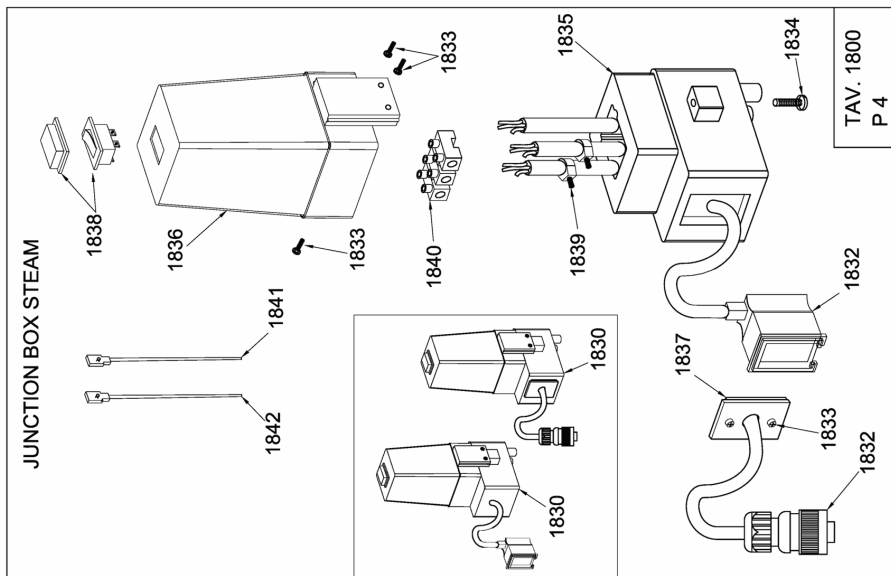

Table 1800100 012018

Model 420 STM 2016