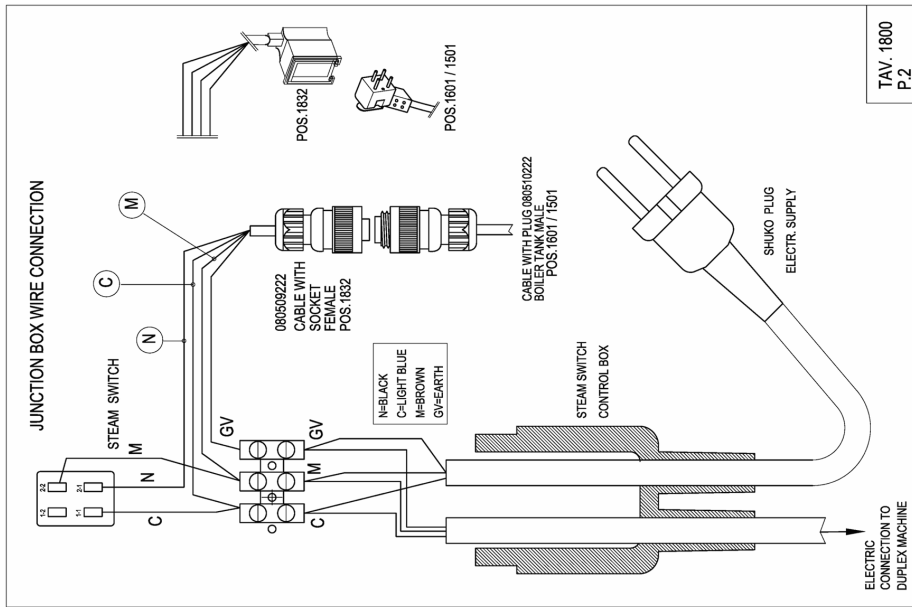

Table 1800100 012018

Model 420 STM 2016