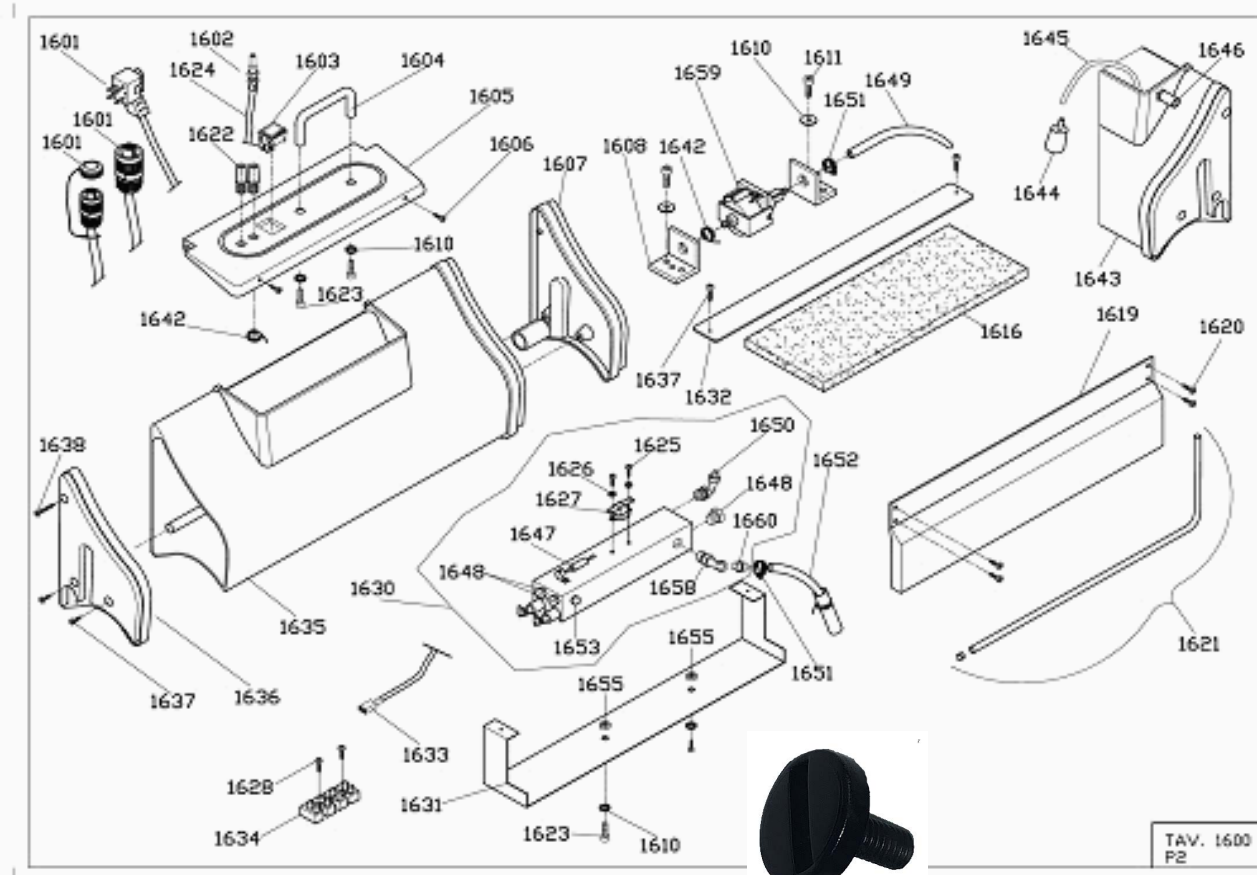

Table 700 012018

Model 420 STM 2016

Pos.	Article Code	Description
732	142000000	FAIRLEAD STAY
733	110200000	TC SCREW 4,2X13 ZINC
734	142200000	ARTICULATED JOINT LEVER
735	221701000	CABLE FIXING PIN FOR SHEALT
736	082000000	DOUBLE-POLE TERMINAL BLOCK
737	111100000	SCREW FOR THERMINAL BLOCK
738	141900000	FAIRLEAD SUPPORT
739	081500000	CABLE CLAMP
740	245400000	LABEL LN
741	084300000	SWITCH FOR PUMP 16 A 250V 110B116C1G00000

Table 160001 012018

Model 420 STM 2016

VERSION VIS PLASTIQUE
(REPÈRE 1606)