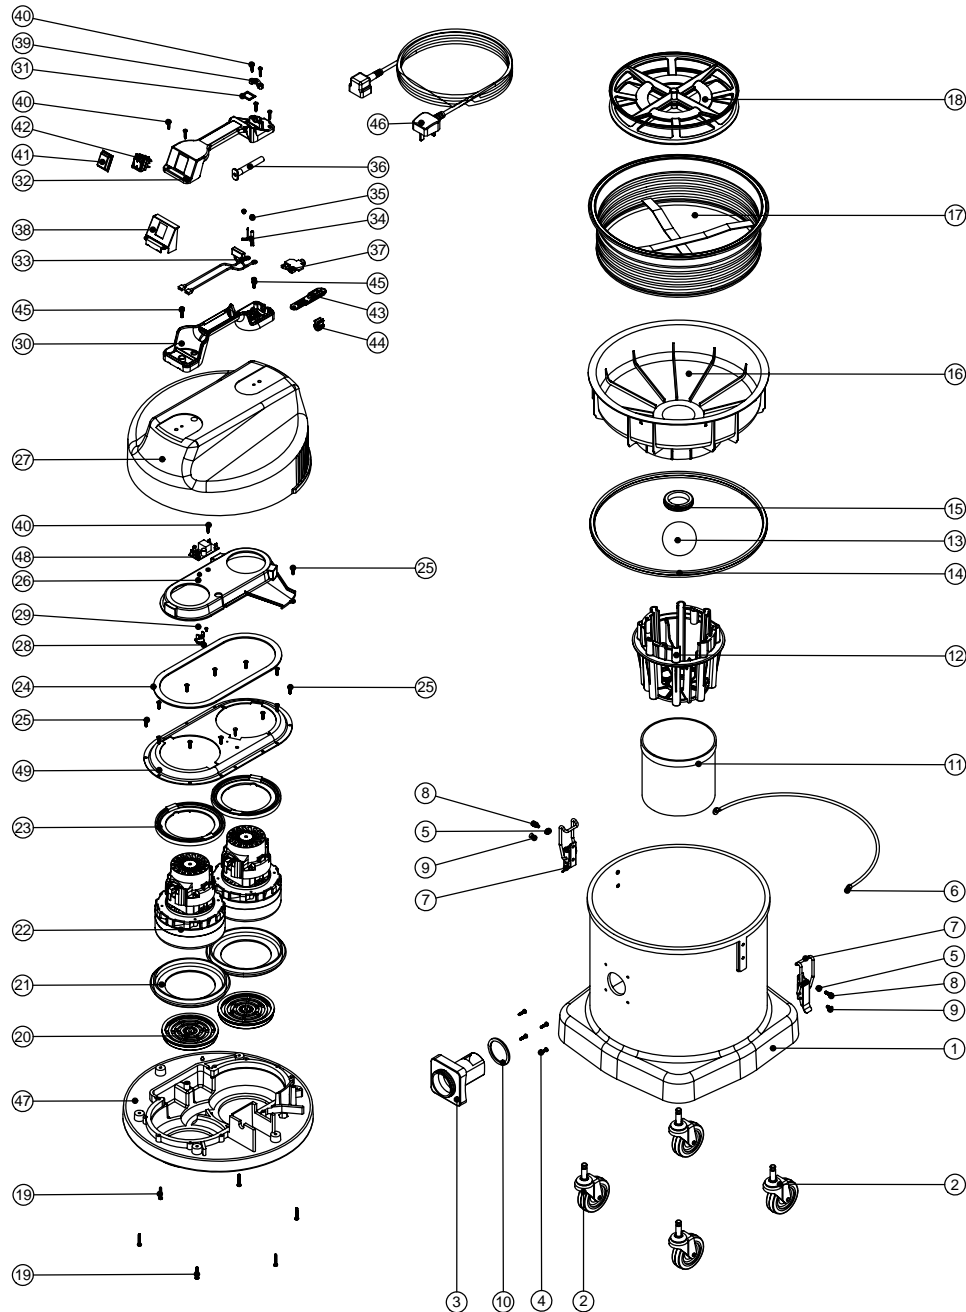

Numatic International Spare Parts

Model No: WVD570-2 EXPLODED DRAWING

234345
DRAWING: EXP-0776 ISS:A03
26/06/2008

Numatic International Spare Parts

Model No: WVD570-2 EXPLODED DRAWING

POS:	ITEM NO:	DESCRIPTION:	COMMENTS:
1	325008	RED CONTAINER	
	325039	GREEN CONTAINER	
	325040	YELLOW CONTAINER	
	325132	GREY CONTAINER	
2	204060	3 INCH CASTOR	
3	206117	FLANGE	
4	219105	No8 X 5/8 INCH LONG POZI PAN PLASTITE SCREW	
5	208025	SPACER BUCKET HANDLE	
6	418512	BLACK CRANKED BUCKET HANDLE	
7	206135	TOGGLE FASTENER	
8	219045	M5 X 16MM LONG POZI PAN SEMS SCREW	
9	219330	M5 X 12MM LONG POZI PAN COUNTRSUNK SCREW	
10	202027	HOSE FLANGE GASKET	
11	207073	GAUZE FILTER	
12	225130	MOULDED FLOAT CAGE	
13	206026	POLYPROP BALL	
14	202036	FLOAT MOULD EXTRUSION SEAL	
15	220235	FLOAT GROMMET	
16	225101	FLOAT MOULDING	
17	207030	WHITE FILTER ASSEMBLY	
18	209600	DOUBLE 12 INCH FILTER GRID (GROOVED CIRCULAR RIB)	
19	219369	No8 X 1 INCH LONG POZI PAN STAINLESS STEEL PLASTITE SCREW	
20	206010	FAN GUARD	
21	202005	MOTOR BOTTOM GASKET	
22	205411	240V 2 STAGE D.I BYPASS ACUSTEK MOTOR (BL21104)(MARKED 230V)	
	205409	120V 2 STAGE D.I BYPASS ACUSTEK MOTOR (BL21101)	
23	227925	TOP MOTOR GASKET	
24	202012	GASKET	
25	219370	No8 X 5/8 INCH LONG PLASTITE STAINLESS STEEL SCREW	
26	227928	570 AIR SEPERATOR (LAMB BYPASS MOTOR DUPLEX)	
27	227043	COVER MOULDING	
28	220532	THERMOSTAT	
29	219491	M5 X 3MM LONG POZI PAN TAPTITE SCREW	
30	320686	HANDLE BASE MOULDING	
31	202000	TERMINAL GASKET	
32	227625	HANDLE COVER (10AMP / 2 PIN / 1 SWITCH)	
	227627	HANDLE COVER HARD WIRE 1 SWITCH	
33	220142	SUPPRESSOR ASSEMBLY	
34	206562	CONTACT PIN	
35	219090	M4 X 8MM LONG POZI PAN SEMS SCREW	
36	220923	STRESS RELIEF	
37	227632	TERMINAL COVER & CLAMP	
38	227635	SWITCH MOUNTING BRACKET (1 SWITCH)	
39	227564	PLUG LOCATION CLAMP	
40	219107	No6 X 5/8 INCH LONG POZI PAN PLASTITE SCREW	
41	206573	SWITCH COVER (PLUG HANDLE)	
42	220843	BLUE ROCKER SWITCH	
43	227636	STRAIN RELIEF	
44	227637	CABLE CLIP	
45	219546	M5 X 20MM LONG POZI PAN SEMS SCREW	
46	236009	10.0M X 1.00MM X 2 CORE NUCABLE (UK PLUG)	
	236123	10.0MT X 1MM X 2 CORE YELLOW CABLE (SOCKET + PLUG) EURO	
	236017	10.0M X 1.00MM X 2 CORE NUCABLE (SWISS PLUG)	
	236021	10.0M X 1.00MM X 2 CORE NUCABLE (SOUTH AFRICAN PLUG)	
	236029	10.0M X 1.00MM X 2 CORE NUCABLE (AUSTRALIAN PLUG)	
	236065	10M X 2 CORE X 2.5MM CABLE PLUS 32AMP INDUSTRIAL PLUG	HARDWIRED MACHINES
	236063	10.0MT X 3CORE X 14AWG (YELLOW) SJTW 5-15P PLUG CSA	HARDWIRED MACHINES
47	301048	PROCESSED BOTTOM MOTOR HOUSING	
48	220555	230V DELAY START MODULE	
	220556	115V DELAY START MODULE	
49	325526	TOP MOTOR HOUSING (DUPLEX)	