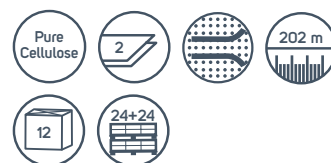

IDENTITY JUMBO TOILET PAPER ROLLS

ECONATURAL 900 ID
Code 812179

ECO 900 ID
Code 812178

STRONG 900 ID
Code 812177

PEFC
PEFC/18-32-05

LUCART PROFESSIONAL IDENTITY HANDS

IDENTITY AUTOCUT TOWEL DISPENSERS

Code 892300
Finition blanche